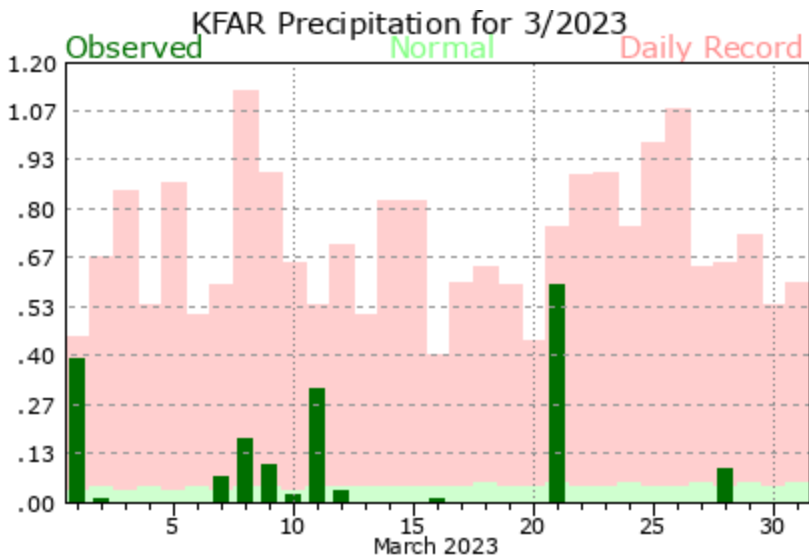

**2022-2023
Winter Snow Removal Efforts**

May 15, 2023

Cass County Highway Department

March and April Temperature and Precip

High Winds Throughout March & April

● Sunday, February 26, 2023

Summary			
Type	Value	Time	#
Wind	HI 23 mph	2:50 PM	314
Wind	LO 0 mph	1:05 AM	314
Wind Gust	HI 32 mph	2:53 PM	49
Wind Gust	LO 17 mph	6:50 PM	49
Air Temp	HI 29 °F	4:25 PM	314
Air Temp	LO -5 °F	12:30 AM	314
Pressure	HI 1017 MB	12:53 AM	24
Pressure	LO 997 MB	11:53 PM	24

Snow Depth Records

- Fargo - 5th Longest
 - # of days with more than 12"; 66 days
- Grand Forks 1st Longest
 - # of days with more than 12"; 120 days

April Snow Depth Records

- Fargo and Grand Forks (& probably most communities in the valley,) because of the cold and snowy March, ***started April with the entire winter seasons snow pack unmelted, unsettled and still blowable***, which were both near **20"**.