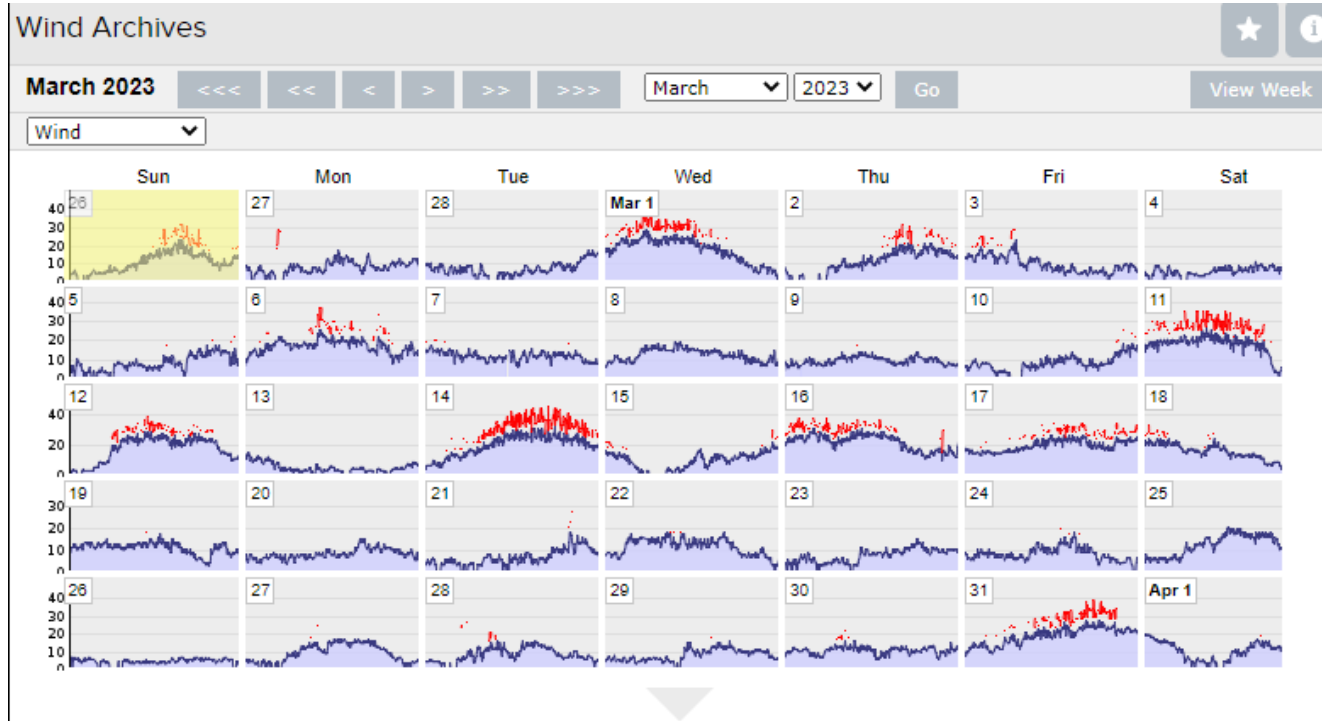

**2022-2023
Winter Snow Removal Efforts**

May 15, 2023

Cass County Highway Department

March and April Temperature and Precip

High Winds Throughout March & April

● Sunday, February 26, 2023

Summary			
Type	Value	Time	#
Wind	HI 23 mph	2:50 PM	314
Wind	LO 0 mph	1:05 AM	314
Wind Gust	HI 32 mph	2:53 PM	49
Wind Gust	LO 17 mph	6:50 PM	49
Air Temp	HI 29 °F	4:25 PM	314
Air Temp	LO -5 °F	12:30 AM	314
Pressure	HI 1017 MB	12:53 AM	24
Pressure	LO 997 MB	11:53 PM	24

National Weather Service

Cold Spring Leads to Record Late Snowpack

March and April Records

- Fargo - 5th Coldest
 - 2nd longest # of days below 40F; 143 days
- Grand Forks 2nd Coldest
 - 4th longest # of days below 40F; 132 days

Snow Depth Records

- Fargo - 5th Longest
 - # of days with more than 12"; 66 days
- Grand Forks 1st Longest
 - # of days with more than 12"; 120 days

April Snow Depth Records

- Fargo and Grand Forks (& probably most communities in the valley,) because of the cold and snowy March, ***started April with the entire winter seasons snow pack unmelted, unsettled and still blowable***, which were both near **20"**.

Impacts to Interstates

According to data from the Department of Transportation, Interstates 94 and 29 have been closed 27 times for a little more than 430 hours as of April 3rd

Highway hurdles: how ND DOT decides to close...