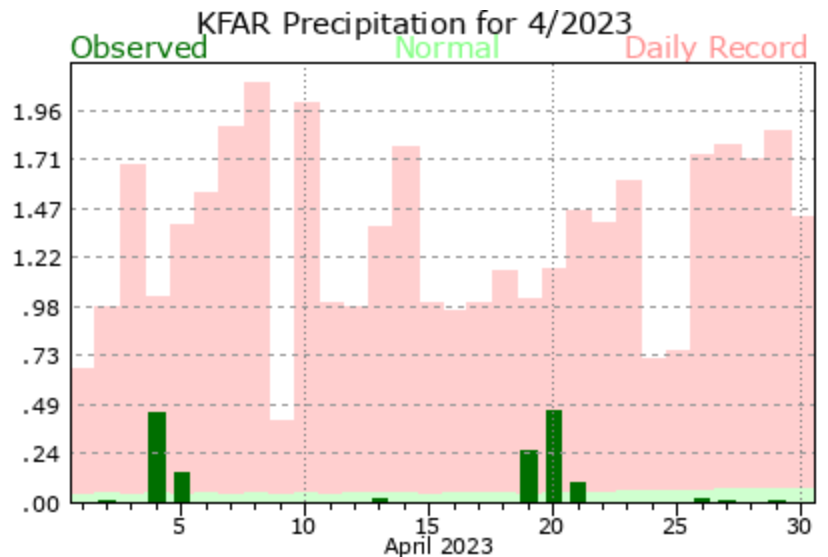

**2022-2023
Winter Snow Removal Efforts**

May 15, 2023

Cass County Highway Department

March and April Temperature and Precip

High Winds Throughout March & April

● Sunday, February 26, 2023

Summary			
Type	Value	Time	#
Wind	HI 23 mph	2:50 PM	314
Wind	LO 0 mph	1:05 AM	314
Wind Gust	HI 32 mph	2:53 PM	49
Wind Gust	LO 17 mph	6:50 PM	49
Air Temp	HI 29 °F	4:25 PM	314
Air Temp	LO -5 °F	12:30 AM	314
Pressure	HI 1017 MB	12:53 AM	24
Pressure	LO 997 MB	11:53 PM	24

Snow Depth Records

- Fargo - 5th Longest
 - # of days with more than 12"; 66 days
- Grand Forks 1st Longest
 - # of days with more than 12"; 120 days

April Snow Depth Records

- Fargo and Grand Forks (& probably most communities in the valley,) because of the cold and snowy March, ***started April with the entire winter seasons snow pack unmelted, unsettled and still blowable***, which were both near **20"**.