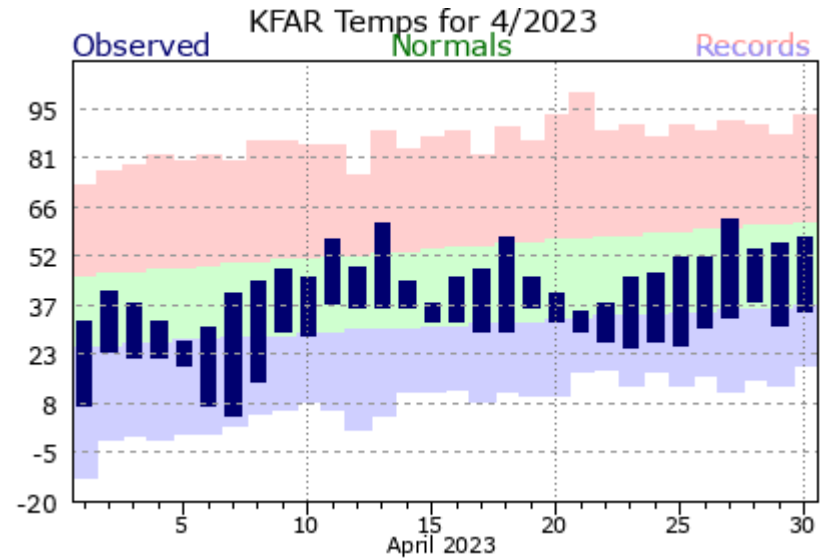

**2022-2023
Winter Snow Removal Efforts**

May 15, 2023

Cass County Highway Department

March and April Temperature and Precip

High Winds Throughout March & April

● Sunday, February 26, 2023

Summary			
Type	Value	Time	#
Wind	HI 23 mph	2:50 PM	314
Wind	LO 0 mph	1:05 AM	314
Wind Gust	HI 32 mph	2:53 PM	49
Wind Gust	LO 17 mph	6:50 PM	49
Air Temp	HI 29 °F	4:25 PM	314
Air Temp	LO -5 °F	12:30 AM	314
Pressure	HI 1017 MB	12:53 AM	24
Pressure	LO 997 MB	11:53 PM	24

Snow Depth Records

- Fargo - 5th Longest
 - # of days with more than 12"; 66 days
- Grand Forks 1st Longest
 - # of days with more than 12"; 120 days

April Snow Depth Records

- Fargo and Grand Forks (& probably most communities in the valley,) because of the cold and snowy March, ***started April with the entire winter seasons snow pack unmelted, unsettled and still blowable***, which were both near **20"**.