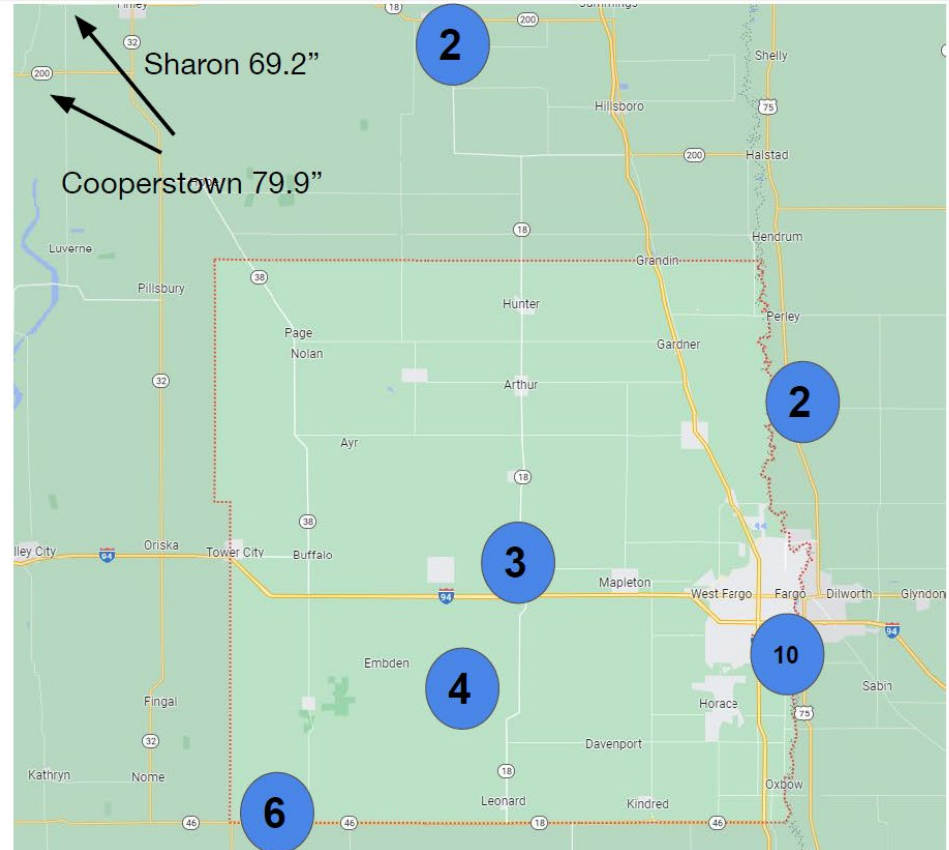

National Weather Service

Total Snowfall & Rankings

Cass Co and nearby locales

- 71.1" 4SSE Mayville 2nd
- 82.1" Georgetown 2nd
- 87.1" Casselton 3rd
- 72.5" Chaffee 4th* (still awaiting April data)
- 78.8" Enderlin 6th
- 67.4" Fargo 10th

Snow Depth Records

- Fargo - 5th Longest
 - # of days with more than 12"; 66 days
- Grand Forks 1st Longest
 - # of days with more than 12"; 120 days

April Snow Depth Records

- Fargo and Grand Forks (& probably most communities in the valley,) because of the cold and snowy March, ***started April with the entire winter seasons snow pack unmelted, unsettled and still blowable***, which were both near **20"**.

Impacts to Interstates

According to data from the Department of Transportation, Interstates 94 and 29 have been closed 27 times for a little more than 430 hours as of April 3rd

Highway hurdles: how ND DOT decides to close...

Cass Highway 34

Cass Highway 34