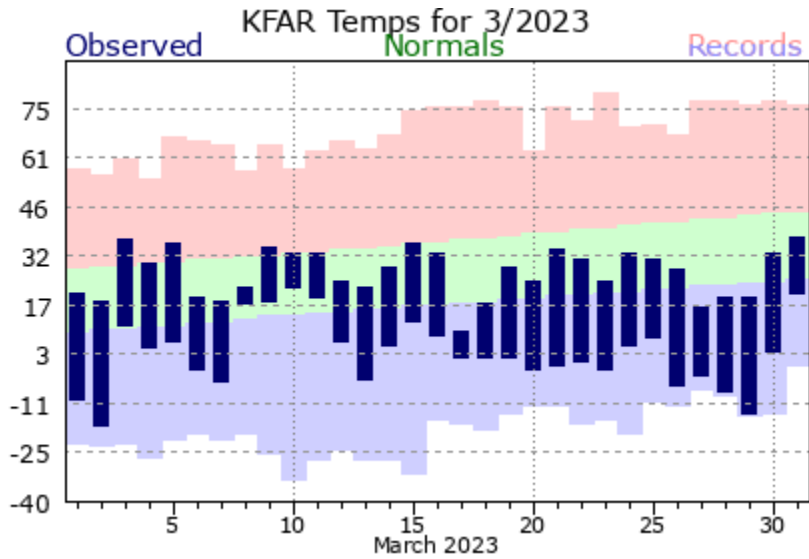

**2022-2023
Winter Snow Removal Efforts**

May 15, 2023

Cass County Highway Department

March and April Temperature and Precip

High Winds Throughout March & April

● Sunday, February 26, 2023

Summary			
Type	Value	Time	#
Wind	HI 23 mph	2:50 PM	314
Wind	LO 0 mph	1:05 AM	314
Wind Gust	HI 32 mph	2:53 PM	49
Wind Gust	LO 17 mph	6:50 PM	49
Air Temp	HI 29 °F	4:25 PM	314
Air Temp	LO -5 °F	12:30 AM	314
Pressure	HI 1017 MB	12:53 AM	24
Pressure	LO 997 MB	11:53 PM	24

Snow Depth Records

- Fargo - 5th Longest
 - # of days with more than 12"; 66 days
- Grand Forks 1st Longest
 - # of days with more than 12"; 120 days

April Snow Depth Records

- Fargo and Grand Forks (& probably most communities in the valley,) because of the cold and snowy March, ***started April with the entire winter seasons snow pack unmelted, unsettled and still blowable***, which were both near **20"**.