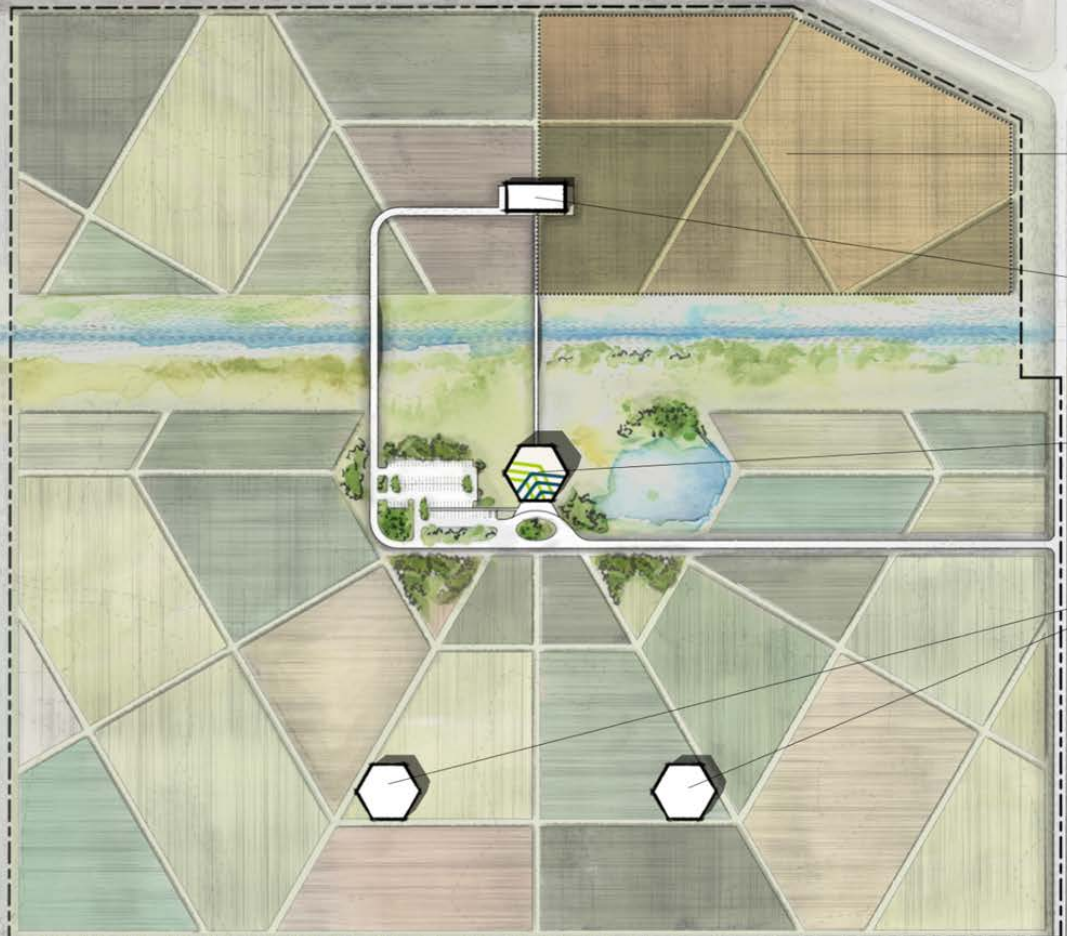

Grand Farm Innovation Campus

Casselton

NORTH DAKOTA

BISMARCK

FARGO

Casselton Robert Miller
Regional Airport

NDSU | AGRICULTURAL SEED FARM
CASSELTON, ND

NORTH
Dakota | Transportation
By Legendary

GRAND FARM

GRAND FARM INNOVATION FACILITY
CASSELTON, ND

94

1 mi 328
Lynchburg

VEHICLE DEMONSTRATION

SHOP

INNOVATION FACILITY

EXPANSION BUILDINGS