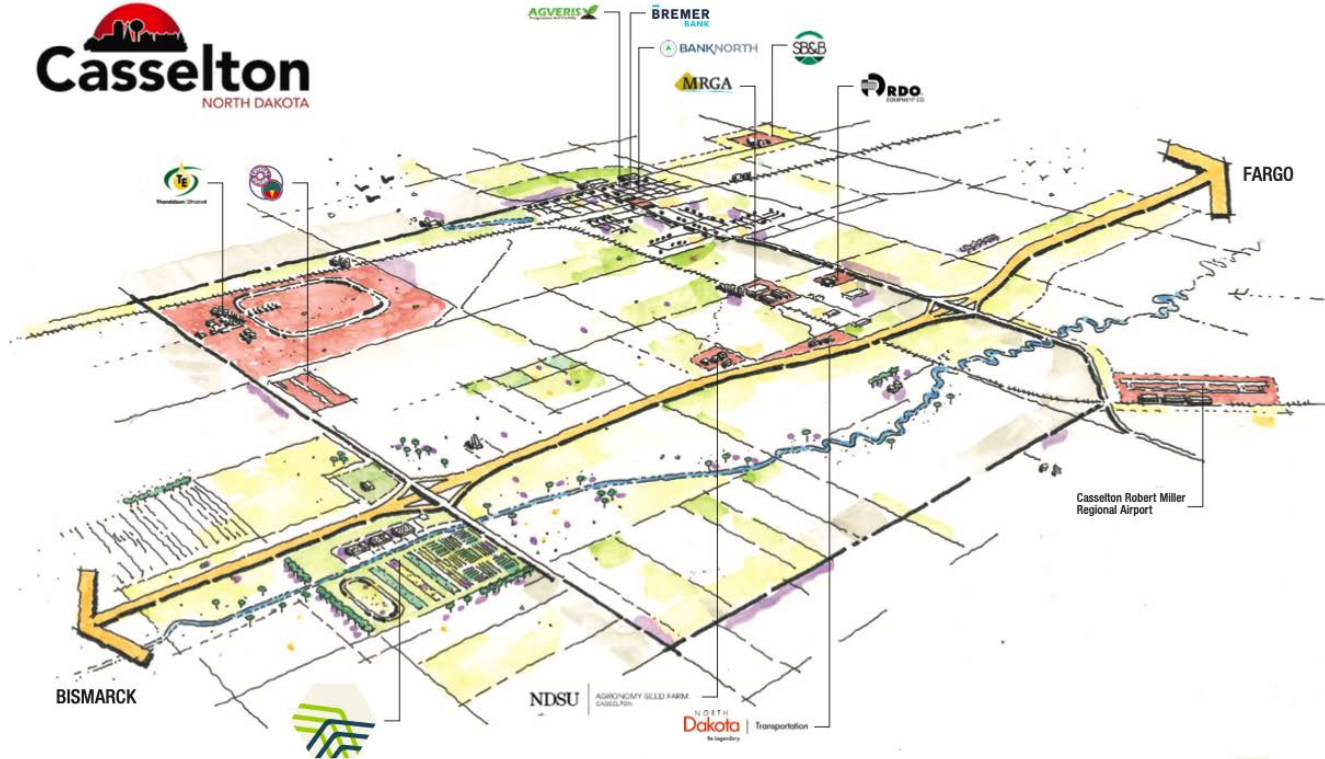

Grand Farm Innovation Campus

Casselton

NORTH DAKOTA

BISMARCK

FARGO

Casselton Robert Miller
Regional Airport

NDSU | AGRICULTURAL SEED FARM
CASSELTON, ND

NORTH
Dakota | Transportation
By Legendary

GRAND FARM

GRAND FARM INNOVATION FACILITY
CASSELTON, ND

94

1 mi 328
Lynchburg

VEHICLE DEMONSTRATION

SHOP

INNOVATION FACILITY

EXPANSION BUILDINGS

Innovation Facility Campus

Innovation Facility Shop

Tim eline

Questions?