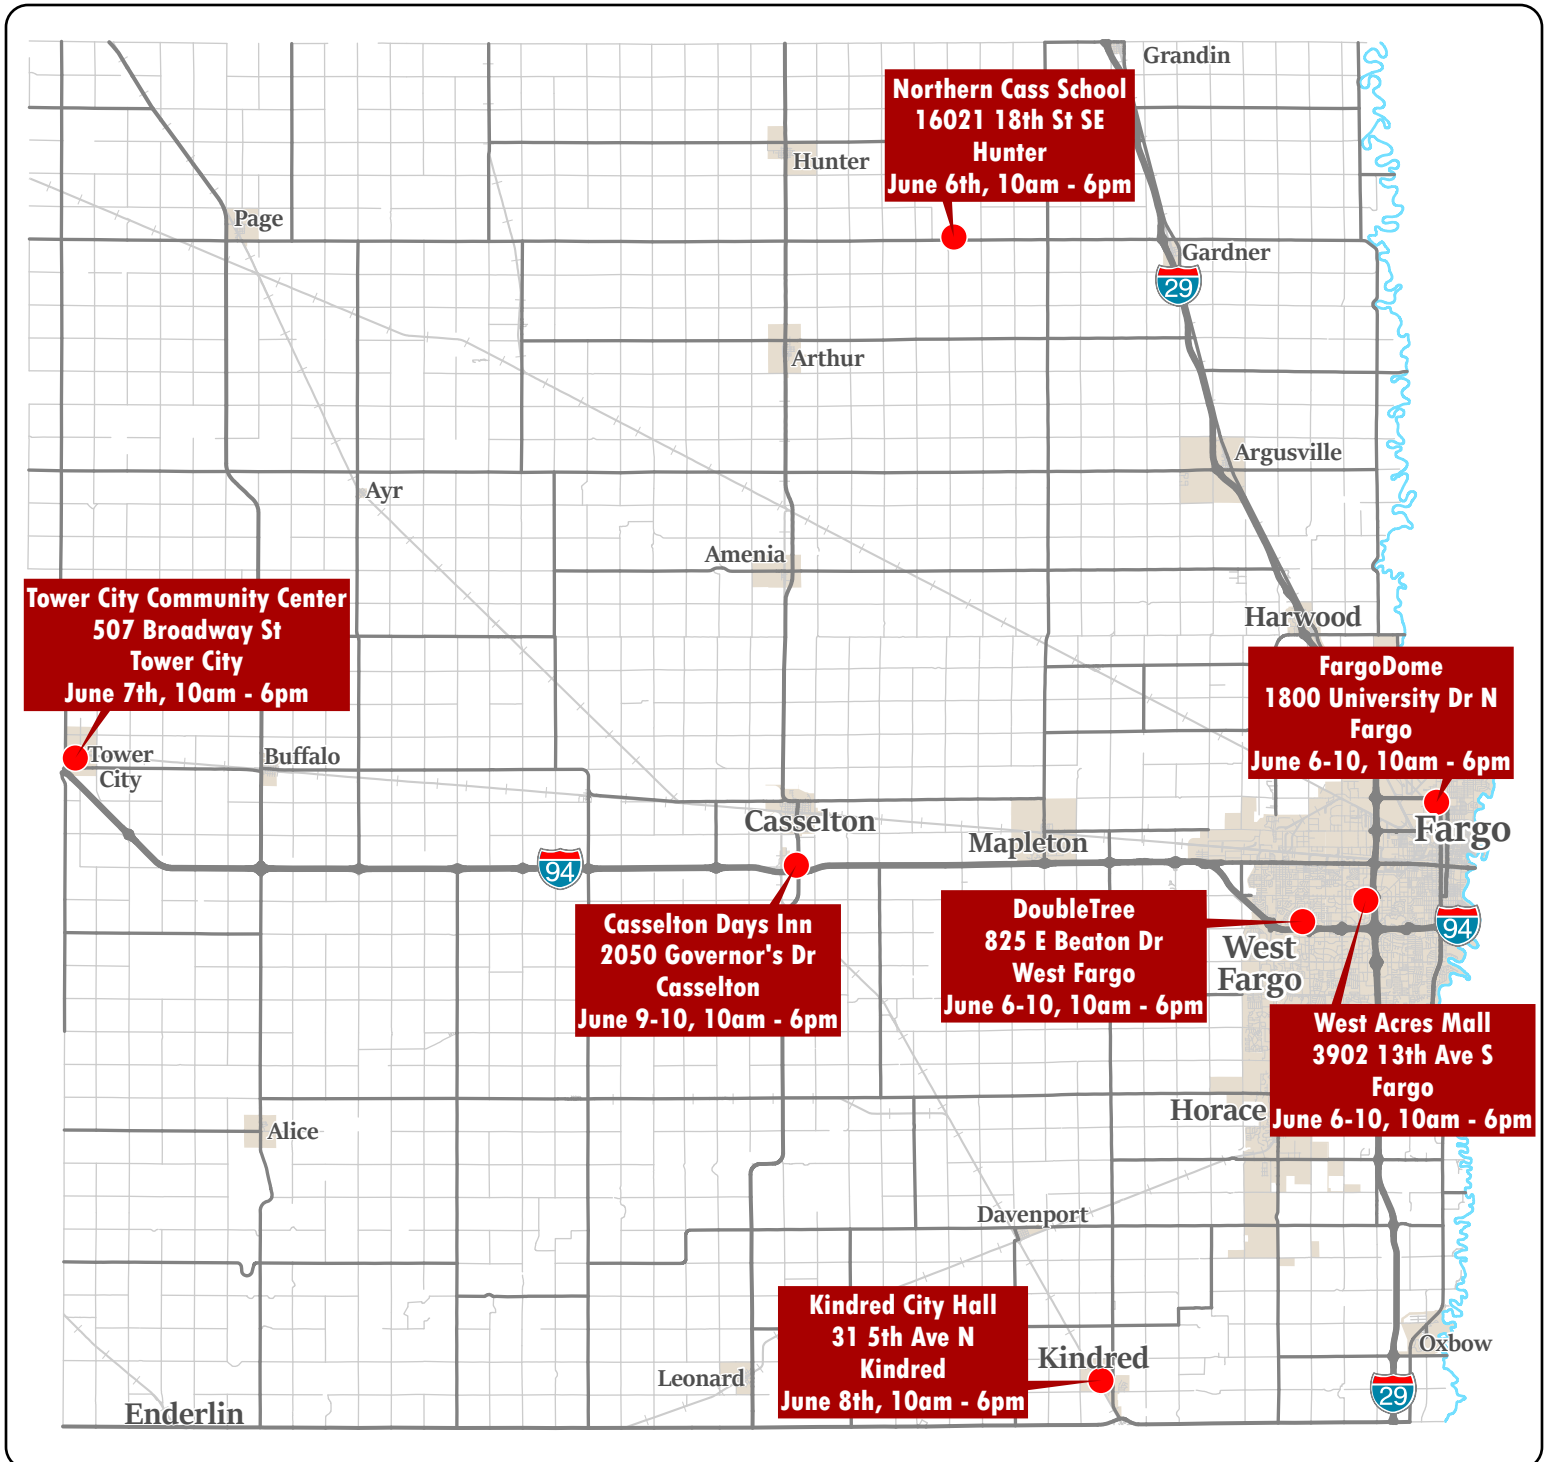

Early Voting

Taking into consideration both historical turnout and anticipated needs, we are recommending that 4 early voting locations be open from **10:00 am to 6:00 pm** each day of the week (June 6 to 10) preceding election day. Three locations will service the Fargo/West Fargo metropolitan area and one location each day will service the rural areas. To make early voting convenient and accessible to rural residents, the early voting center locations will rotate throughout the week. The rotation will start in the north, then move to the west, south, and finish the week in Central Cass:

4. Rural Rotation:

- a. June 6: **Northern Cass School**, 16021 18th St SE, Hunter
- b. June 7: **Tower City Community Center**, 507 Broadway St, Tower City
- c. June 8: **Kindred City Hall**, 31 5th Ave N, Kindred
- d. June 9 & 10: **Casselton Days Inn**, 2050 Governor's Dr, Casselton

Election Day Locations (June 14, 2022; 7:00 am to 7:00 pm)

1. **Fargo Dome**, 1800 N University Dr N, Fargo
2. **Fargo Civic Center**, 207 4th St N, Fargo
3. **West Acres Mall Community Corner**, 3902 13th Ave S, Fargo
4. **DoubleTree Inn**, 825 E Beaton Dr, West Fargo
5. **Atonement Lutheran Church**, 4601 S University Dr, Fargo
6. **Northern Cass School**, 16021 18th St SE, Hunter
7. **Tower City Community Center**, 507 Broadway St, Tower City
8. **Horace Fire & Rescue Event Center**, 413 Main St
9. **Casselton Days Inn**, 2050 Governor's Dr, Casselton

Enc: Polling Location Maps

CASS COUNTY, ND
2022

VOTING LOCATIONS

Primary Election Early Voting
June 6th - 10th, 10 AM - 6 PM

CASS COUNTY, ND

2022

VOTING LOCATIONS

Primary Election Day
June 14th, 7 AM - 7 PM